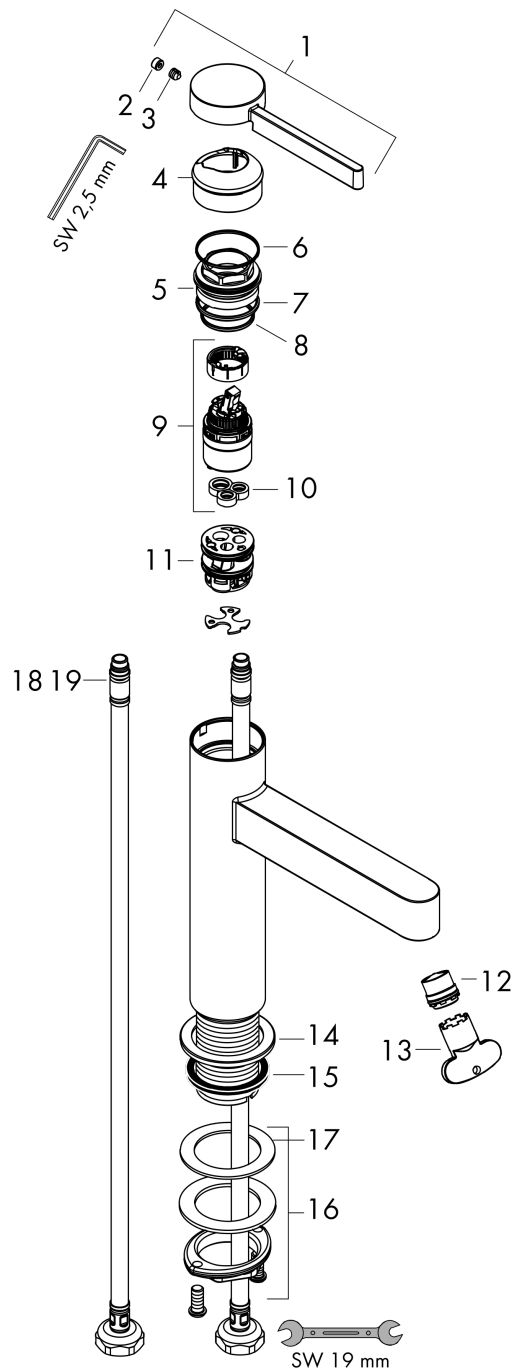

Finoris
Single lever basin mixer 100 with push-open waste set
 Surfaces: **Matt White** Article Number: **76010700**

Description

product features

- consists of: single lever basin mixer, waste set
- ComfortZone 100
- projection 126 mm
- spray type: laminar spray
- maximum flow rate at 3 bar: 5 l/min
- ceramic cartridge
- temperature limitation adjustable
- suitable for continuous flow water heaters
- push-open waste set G 1¼
- material waste set: metal
- connection type: G ¾ connections
- connection dimension: DN15

Technology

Design awards

reddot winner 2021

reddot winner 2021

Product image

Scale drawing

Flowchart

Finoris
Single lever basin mixer 100 with push-open waste set
 Surfaces: **Matt White** Article Number: **76010700**

Exploded Drawing

Year of production: >06/21

Finoris
Single lever basin mixer 100 with push-open waste set
 Surfaces: **Matt White** Article Number: **76010700**

Spare part list

Year of production: >06/21

Pos.	Description	Article Number	Price	PU
1	handle	94266700	-	1
2	screw cover	93735460	-	1
3	hollow set screw M5x5	98446000	-	1
4	flange	93737700	-	1
5	nut	92926000	-	1
6	O-ring 30x1,5	98433000	-	1
7	O-ring 29x2	98391000	-	1
8	O-ring 25x1,5	98146000	-	1
9	cartridge, assy	93760000	-	1
10	seal	93383000	-	1
11	adapter for cartridge	98866000	-	1
12	spray former	93973000	-	1
13	special tool	98987000	-	1
14	escutcheon	94265700	-	1
15	flat seal	98749000	-	1
16	fixing set (Ø 32)	13961000	-	1
17	lever collar	97548000	-	1
18	connection hose 600 mm M8x0,75 G3/8	96556000	-	1
19	O-ring 6,6x1,6	93019000	-	1
a	push-open waste set	50100700	-	1
b	fixation extension 35 mm	13898000	-	1