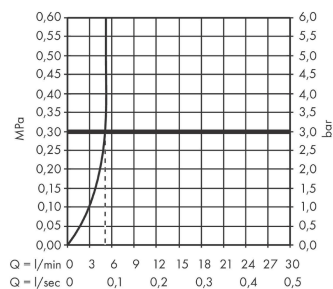

Finoris
Single lever basin mixer 100 with push-open waste set
 Surfaces: **Matt White** Article Number: **76010700**

Description

product features

- consists of: single lever basin mixer, waste set
- ComfortZone 100
- projection 126 mm
- spray type: laminar spray
- maximum flow rate at 3 bar: 5 l/min
- ceramic cartridge
- temperature limitation adjustable
- suitable for continuous flow water heaters
- push-open waste set G 1¼
- material waste set: metal
- connection type: G ¾ connections
- connection dimension: DN15

Technology

Design awards

reddot winner 2021

reddot winner 2021

Product image

Scale drawing

Flowchart

Finoris
Single lever basin mixer 100 with push-open waste set
 Surfaces: **Matt White** Article Number: **76010700**