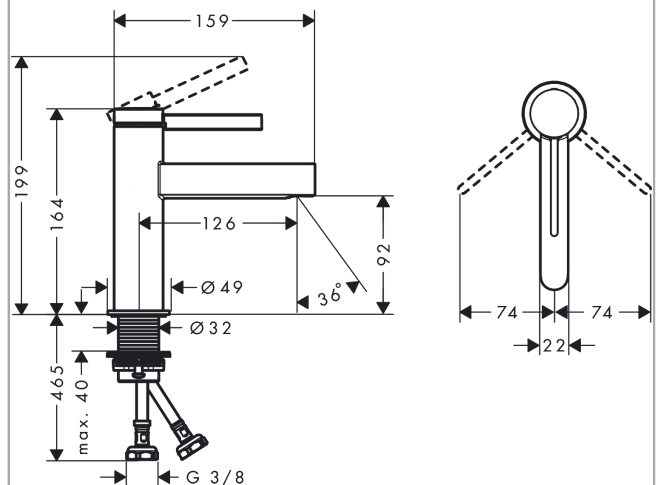

Finoris
Single lever basin mixer 100 with push-open waste set
 Surfaces: **Matt White** Article Number: **76010700**

Description

product features

- consists of: single lever basin mixer, waste set
- ComfortZone 100
- projection 126 mm
- spray type: laminar spray
- maximum flow rate at 3 bar: 5 l/min
- ceramic cartridge
- temperature limitation adjustable
- suitable for continuous flow water heaters
- push-open waste set G 1¼
- material waste set: metal
- connection type: G ¾ connections
- connection dimension: DN15

Technology

Design awards

reddot winner 2021

reddot winner 2021

Product image

Scale drawing

Flowchart

Finoris
Single lever basin mixer 100 with push-open waste set
 Surfaces: **Matt White** Article Number: **76010700**

Exploded Drawing

Year of production: >06/21

Finoris
Single lever basin mixer 100 with push-open waste set
 Surfaces: **Matt White** Article Number: **76010700**

Spare part list

Year of production: >06/21

Pos.	Description	Article Number	Price	PU
1	handle	94266700	-	1
2	screw cover	93735460	-	1
3	hollow set screw M5x5	98446000	-	1
4	flange	93737700	-	1
5	nut	92926000	-	1
6	O-ring 30x1,5	98433000	-	1
7	O-ring 29x2	98391000	-	1
8	O-ring 25x1,5	98146000	-	1
9	cartridge, assy	93760000	-	1
10	seal	93383000	-	1
11	adapter for cartridge	98866000	-	1
12	spray former	93973000	-	1
13	special tool	98987000	-	1
14	escutcheon	94265700	-	1
15	flat seal	98749000	-	1
16	fixing set (Ø 32)	13961000	-	1
17	lever collar	97548000	-	1
18	connection hose 600 mm M8x0,75 G3/8	96556000	-	1
19	O-ring 6,6x1,6	93019000	-	1
a	push-open waste set	50100700	-	1
b	fixation extension 35 mm	13898000	-	1